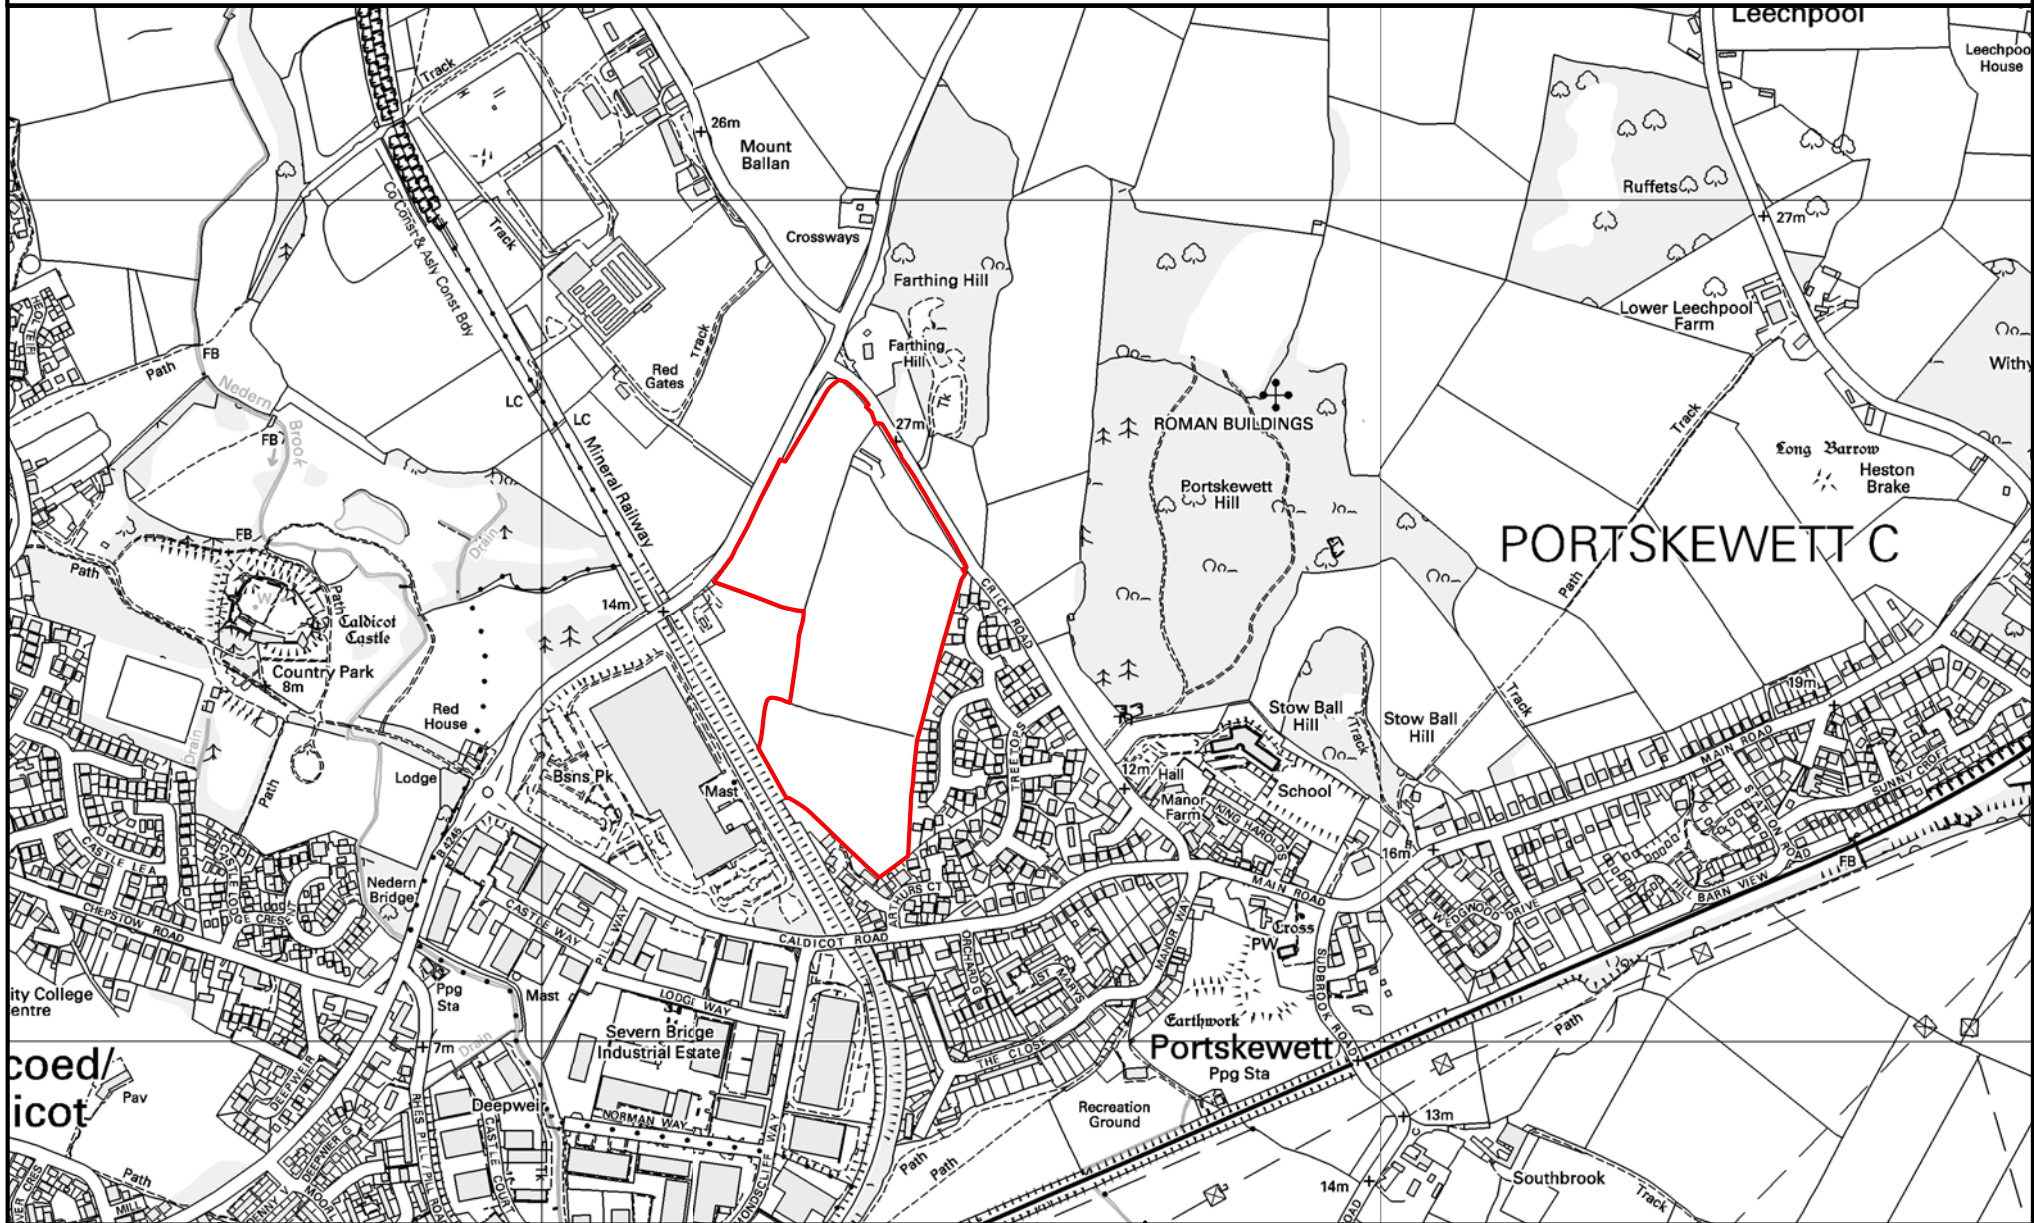

Location Plan - Land at Crick Road, Portskewett

 GIS Team
 Monmouthshire County Council
 County Hall
 Cwmbbran NP44 2XH
www.monmouthshire.gov.uk/maps

© Hawlfraint y Goron a hawliau cronfa ddata 2011 Arolwg Ordnans 100023415
 © Crown copyright and database rights 2011 Ordnance Survey 100023415

Details Plotting in MapInfo made easier			Rev No.
Drawn By	Scale 1:9000	Date 1/26/2017	
File / Pathname / Project / Drawing No.			